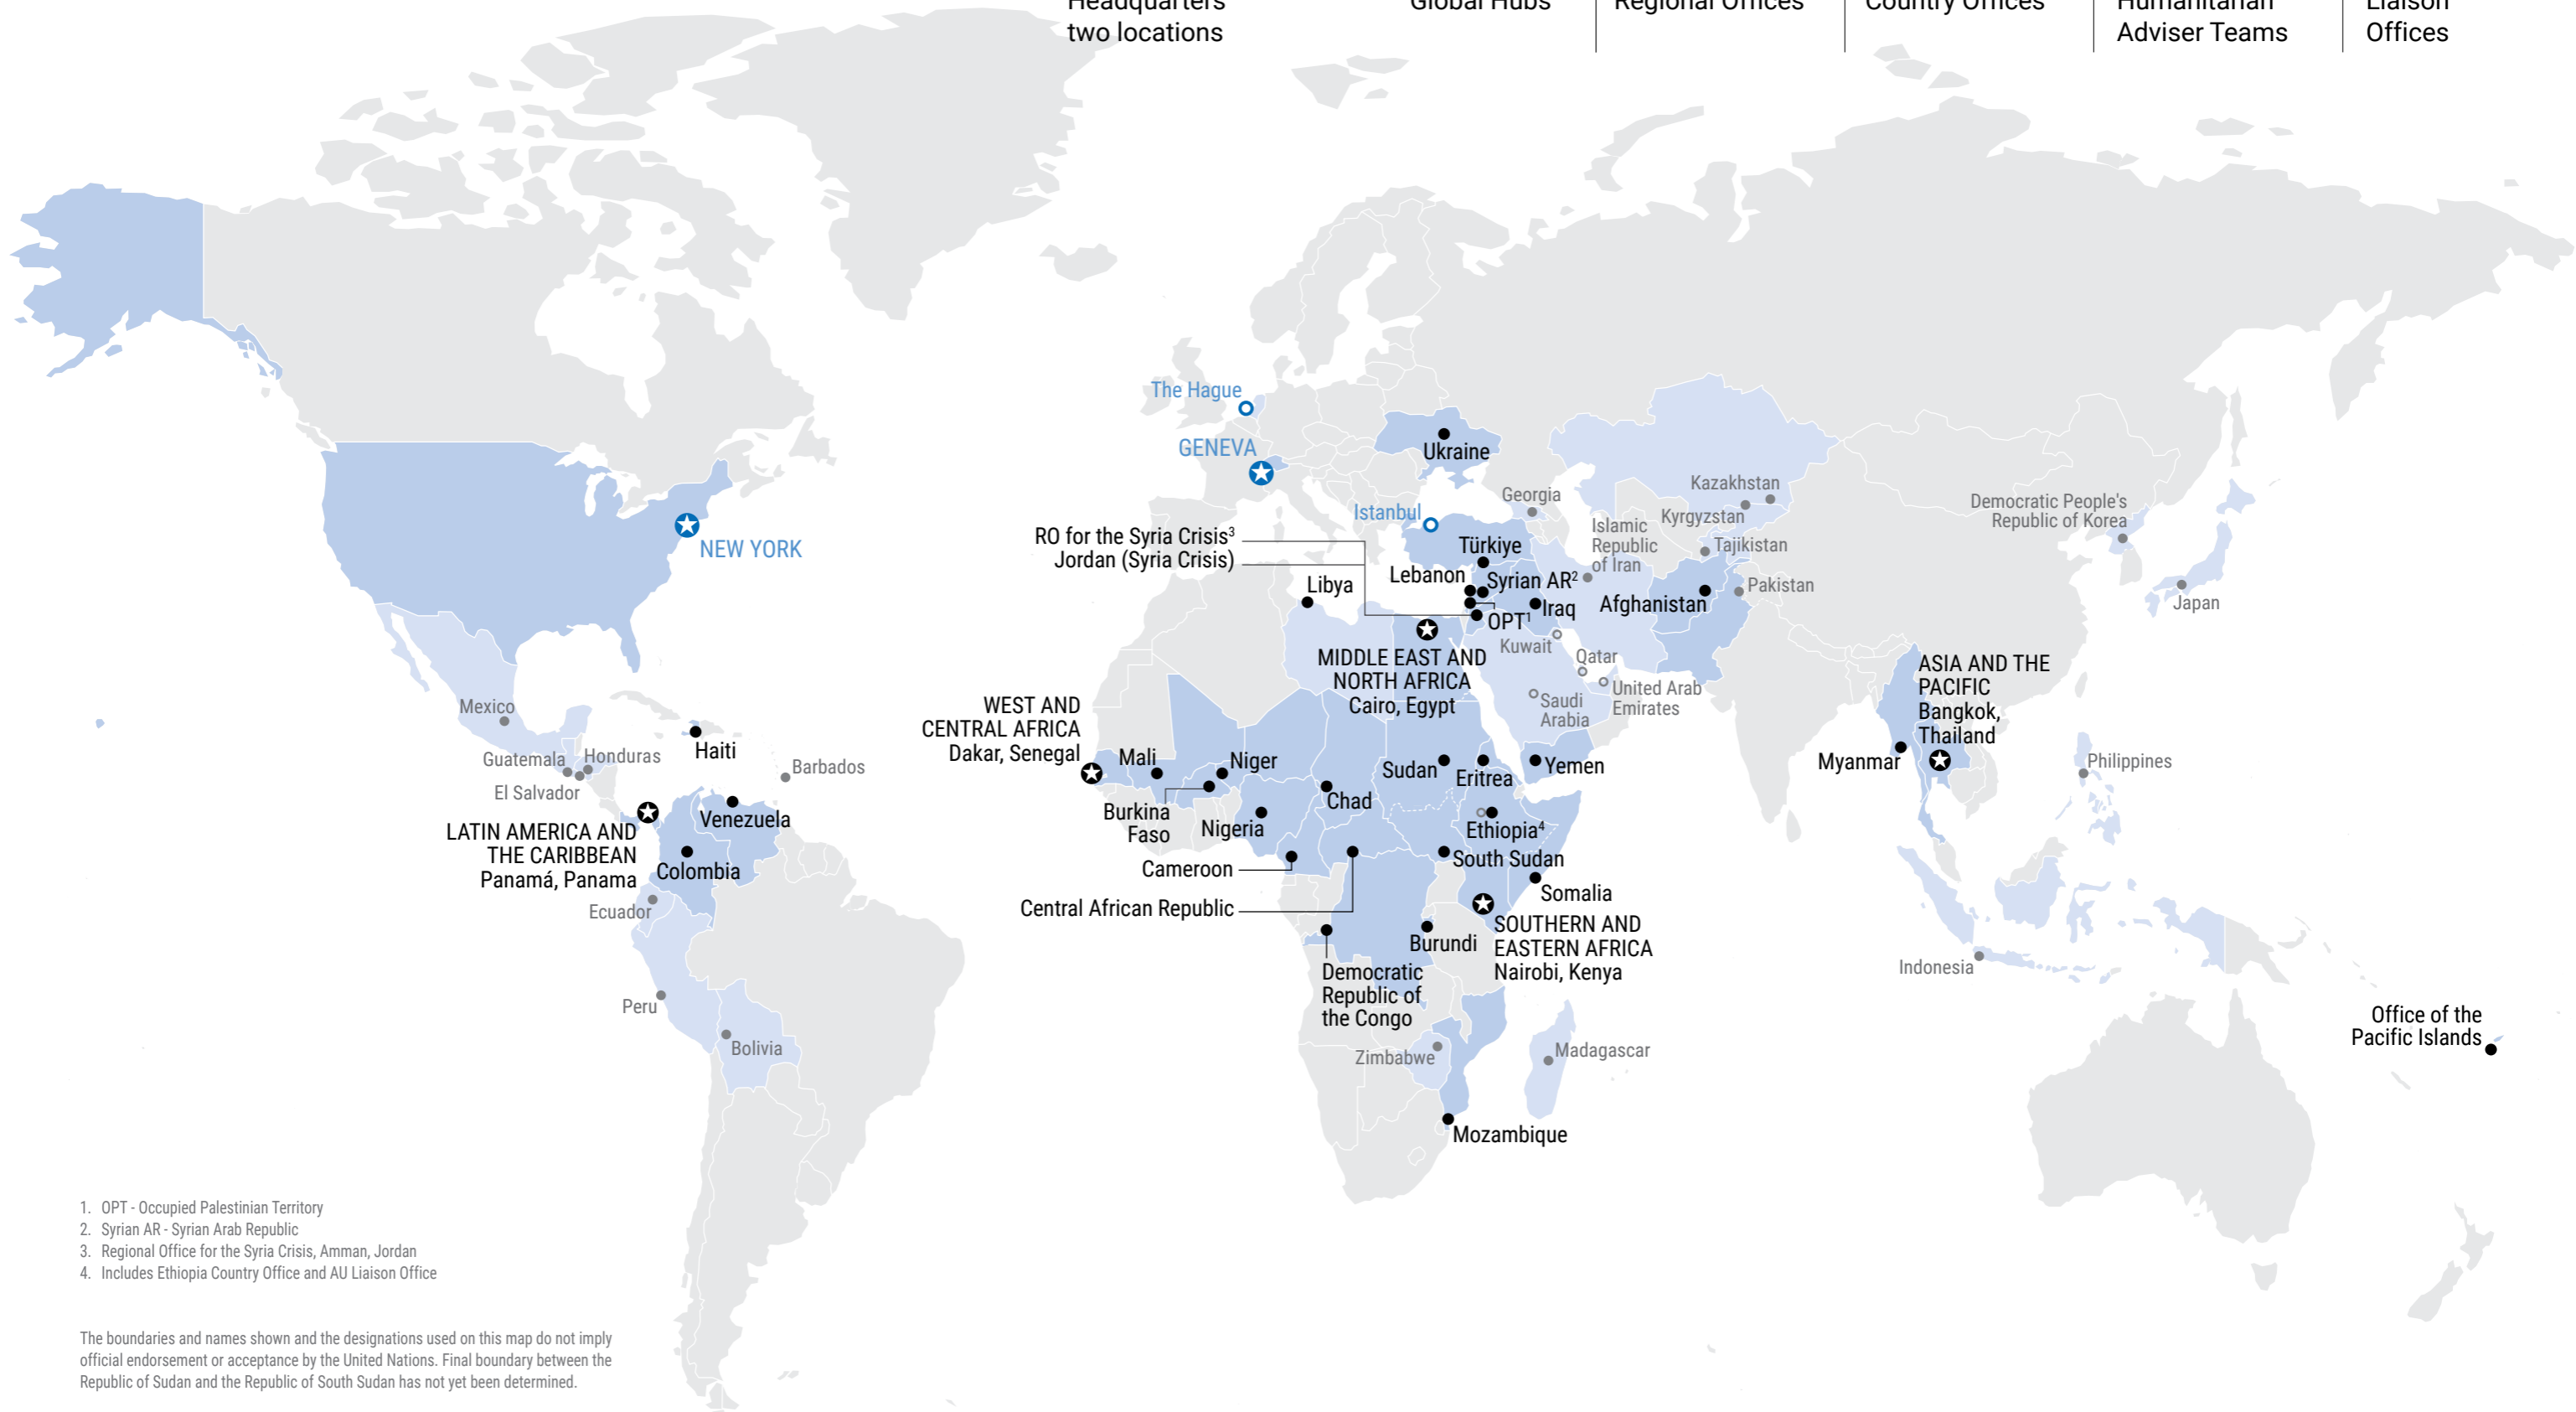

# 2022 PRESENCE

**1**  
Headquarters  
two locations

**2**  
Global Hubs

**5**  
Regional Offices

**29**  
Country Offices

**21**  
Humanitarian  
Adviser Teams

**5**  
Liaison  
Offices

1. OPT - Occupied Palestinian Territory  
 2. Syrian AR - Syrian Arab Republic  
 3. Regional Office for the Syria Crisis, Amman, Jordan  
 4. Includes Ethiopia Country Office and AU Liaison Office

The boundaries and names shown and the designations used on this map do not imply official endorsement or acceptance by the United Nations. Final boundary between the Republic of Sudan and the Republic of South Sudan has not yet been determined.